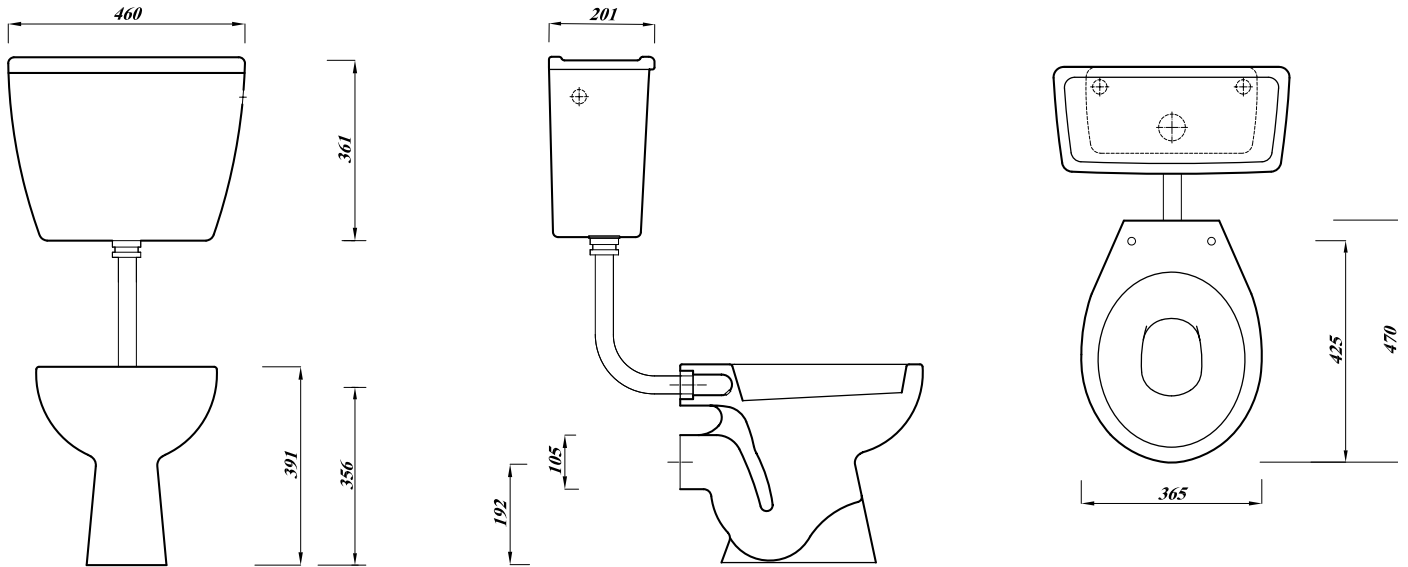

Instinct Pro Low Level Open Back Close Coupled WC Suite INSTWHLLPANB, INSTWHLLPBCI, INSTWHSTSEAT

Cistern Specification

Low Level Close Coupled 6/4Ltr Dual Flush Cistern (INSTWHLLPBCI)

Finish	White
Dimensions	410(h) x 490(w) x 210(d) mm
Weight	14.1kg
Cistern Fitting Manufacturer	-
Lever	Push Button
Lever Position	Cistern Lid
Inlet Position (When looking at WC)	Right / Left Hand Bottom

Seat Specification

Standard, Seat + Cover (INSTWHSTSEAT)

Finish	White
Dimensions	50(h) x 365(w) x 439(d) mm
Weight	1.1kg
Seat Hinge Material	Stainless Steel
Antibacterial Protection	Yes
Seat Type	Standard
UV Protection	No
Max Load Test	-
Seat Material	Polypropylene

Pan Specification

Low Level Close Coupled Open Back Pan (INSTWHLLPANB)

Finish	White
Dimensions	420(h) x 489(w) x 380(d) mm
Weight	14.74kg
Fixing Supplied	Yes
Fixing Exposed or Concealed	Exposed

Key Features + Benefits

Instinct Pro Low Level Open Back Close Coupled WC Suite INSTWHLLPANB, INSTWHLLPBCI, INSTWHSTSEAT

Pan (INSTWHLLPANB) + Cistern (INSTWHLLPBCI)

Seat (INSTWHSTSEAT)