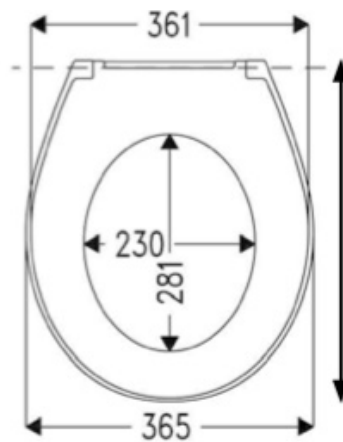

Instinct Pro Low Level Open Back Close Coupled WC Suite (Lever Operated) INSTWHLLPANB, INSPROCCLC, INSTWHSTSEAT

Cistern Specification

Close Coupled 6/4Ltr Lever Action Cistern
(INSPROCCLC)

Finish	White
Dimensions	361 (h) x 460(w) x 201 (d) mm
Weight	14.91kg
Cistern Fitting Manufacturer	-
Lever	Lever
Lever Position	Right Hand
Inlet Position (When looking at WC)	Right Hand Bottom

Pan Specification

Low Level Close Coupled Open Back Pan
(INSTWHLLPANB)

Finish	White
Dimensions	420(h) x 489(w) x 380(d) mm
Weight	14.74kg
Fixing Supplied	Yes
Fixing Exposed or Concealed	Exposed

Key Features + Benefits

Technical Data Sheet | Sanitaryware

www.instinctproducts.co.uk

Instinct Pro Low Level Open Back Close Coupled WC Suite (Lever Operated) INSTWHLLPANB, INSPROCCLC, INSTWHSTSEAT

Pan (INSTWHLLPANB) + Cistern (INSPROCCLC)

Seat (INSTWHSTSEAT)

Lecico Bathrooms

Unit 2D Viking Industrial Estate, Hudson Road, Bedford MK41 0QB. Technical Support – Tel: 01234 244030 Email: customerservice@lecico.co.uk

All information on the data sheet is correct at the time of publication. All measurements are approximate and subject to standard tolerances.