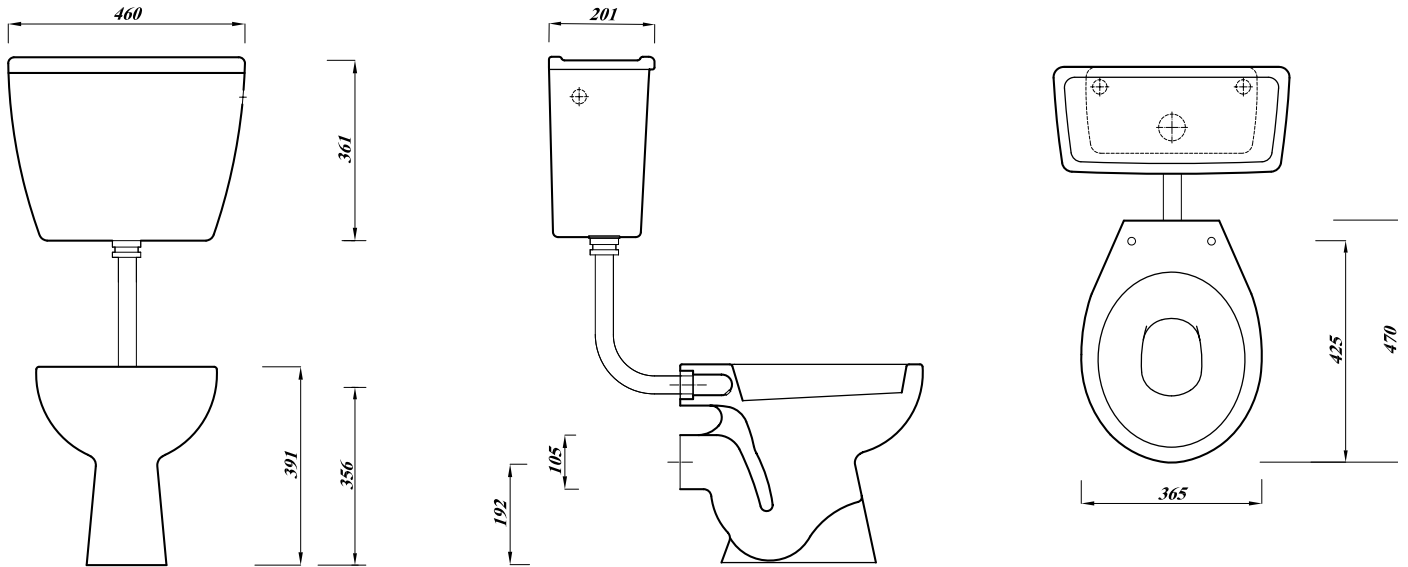

Instinct Pro Low Level Open Back Close Coupled WC Suite (Lever Operated) INSTWHLLPANB, INSPROCCLC, INSTWHSTSEAT

Cistern Specification

Close Coupled 6/4Ltr Lever Action Cistern
(INSPROCCLC)

Finish	White
Dimensions	361 (h) x 460(w) x 201 (d) mm
Weight	14.91kg
Cistern Fitting Manufacturer	-
Lever	Lever
Lever Position	Right Hand
Inlet Position (When looking at WC)	Right Hand Bottom

Seat Specification

Standard, Seat + Cover
(INSTWHSTSEAT)

Finish	White
Dimensions	50(h) x 365(w) x 439(d) mm
Weight	1.1 kg
Seat Hinge Material	Stainless Steel
Antibacterial Protection	Yes
Seat Type	Standard
UV Protection	No
Max Load Test	-
Seat Material	Polypropylene

Pan Specification

Low Level Close Coupled Open Back Pan
(INSTWHLLPANB)

Finish	White
Dimensions	420(h) x 489(w) x 380(d) mm
Weight	14.74kg
Fixing Supplied	Yes
Fixing Exposed or Concealed	Exposed

Key Features + Benefits

Technical Data Sheet | Sanitaryware

www.instinctproducts.co.uk

Instinct Pro Low Level Open Back Close Coupled WC Suite (Lever Operated) INSTWHLLPANB, INSPROCCLC, INSTWHSTSEAT

Pan (INSTWHLLPANB) + Cistern (INSPROCCLC)