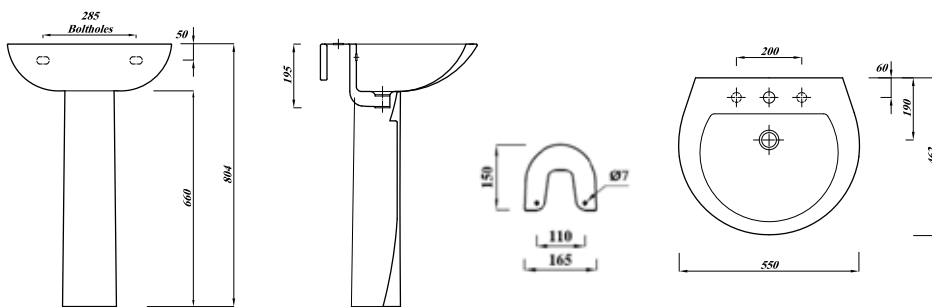

Instinct Pro 550mm Round Two Taphole Basin (Full Pedestal)

INSTWH55BA2, INSTWHPE

Basin Specification

550mm Round Two Taphole Basin
(INSTWH55BA2)

Finish	White
Dimensions	195(h) x 550(w) x 462(d) mm
Weight	12.27kg
Basin Material	Ceramic
Overflow	Yes
Chainstay Hole	No
Taphole Positioning	Equally Off Centre
Taps	Not Included

Pedestal Specification

Full Pedestal
(INSTWHPE)

Finish	White
Dimensions	660(h) x 165(w) x 150(d) mm
Weight	8.2kg
Pedestal Material	Ceramic

Key Features + Benefits

Lifetime Guarantee Medium Size Basin Two Taphole Basin Full Pedestal