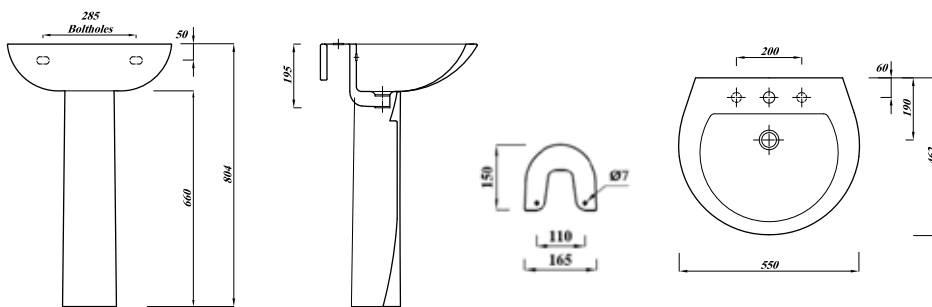

Instinct Pro 550mm Round One Taphole Basin (Full Pedestal) INSTWH55BA1, INSTWHPE

Basin Specification

550mm Round One Taphole Basin
(INSTWH55BA1)

Finish	White
Dimensions	195(h) x 550(w) x 462(d) mm
Weight	12.27kg
Basin Material	Ceramic
Overflow	Yes
Chainstay Hole	No
Taphole Positioning	Centre
Tap	Not Included

Pedestal Specification

Full Pedestal
(INSTWHPE)

Finish	White
Dimensions	660(h) x 165(w) x 150(d) mm
Weight	8.2kg
Pedestal Material	Ceramic

Key Features + Benefits

Lifetime Guarantee Medium Size Basin One Taphole Basin Full Pedestal