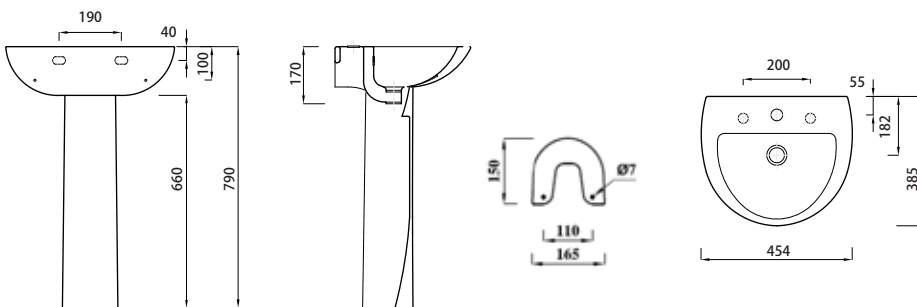

Instinct Pro 450mm Round Two Taphole Basin (Full Pedestal)

INSTWH45BA2, INSTWHPE

Basin Specification

450mm Round Two Taphole Basin
(INSTWH45BA2)

Finish	White
Dimensions	170(h) x 454(w) x 385(d) mm
Weight	8.2kg
Basin Material	Ceramic
Overflow	Yes
Chainstay Hole	No
Taphole Positioning	Equally Off Centre
Taps	Not Included

Pedestal Specification

Full Pedestal
(INSTWHPE)

Finish	White
Dimensions	660(h) x 165(w) x 150(d) mm
Weight	8.2kg
Pedestal Material	Ceramic

Key Features + Benefits

Lifetime Guarantee Small Size Basin Two Taphole Basin Full Pedestal