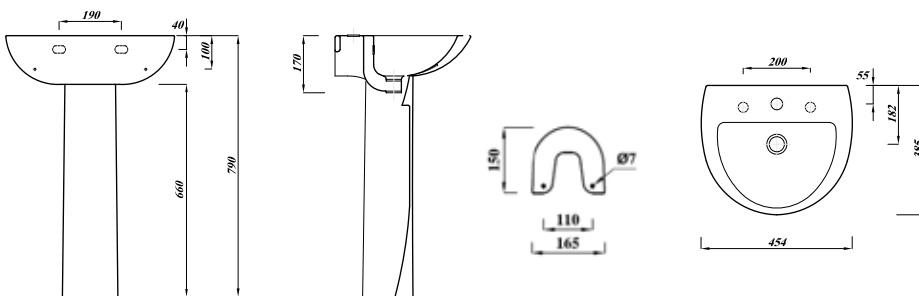

Instinct Pro 450mm Round One Taphole Basin (Full Pedestal) INSTWH45BA1, INSTWHPE

Basin Specification

450mm Round One Taphole Basin
(INSTWH45BA1)

Finish	White
Dimensions	170(h) x 454(w) x 385(d) mm
Weight	8.2kg
Basin Material	Ceramic
Overflow	Yes
Chainstay Hole	No
Taphole Positioning	Centre
Tap	Not Included

Pedestal Specification

Full Pedestal
(INSTWHPE)

Finish	White
Dimensions	660(h) x 165(w) x 150(d) mm
Weight	8.2kg
Pedestal Material	Ceramic

Key Features + Benefits

Lifetime Guarantee Small Size Basin One Taphole Basin Full Pedestal