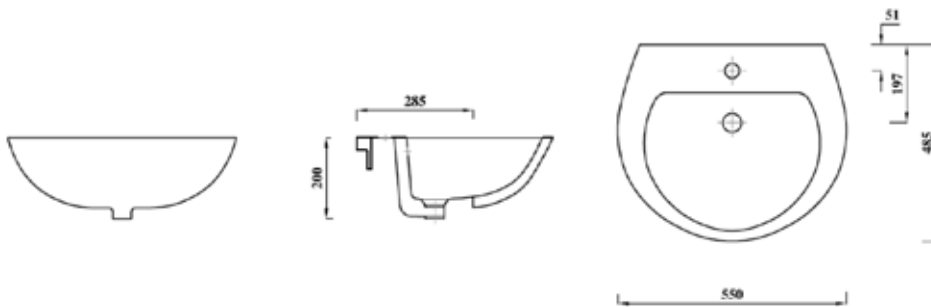

Instinct Pro 550mm Semi Recessed One Taphole Basin INSTSRBA1

Specification

Finish	White
Dimensions	200(h) x 550(w) x 485(d) mm
Weight	13.83kg
Basin Material	Ceramic
Overflow	Yes
Chainstay Hole	No
Taphole Positioning	Centre
Tap	Not Included

Key Features + Benefits

Lifetime
Guarantee

Medium
Size Basin

One Taphole
Basin

Semi Recessed
Basin

Certifications + Approvals

Lecico Bathrooms

Unit 2D Viking Industrial Estate, Hudson Road, Bedford MK41 0QB. Technical Support – Tel: 01234 244030 Email: customerservice@lecico.co.uk