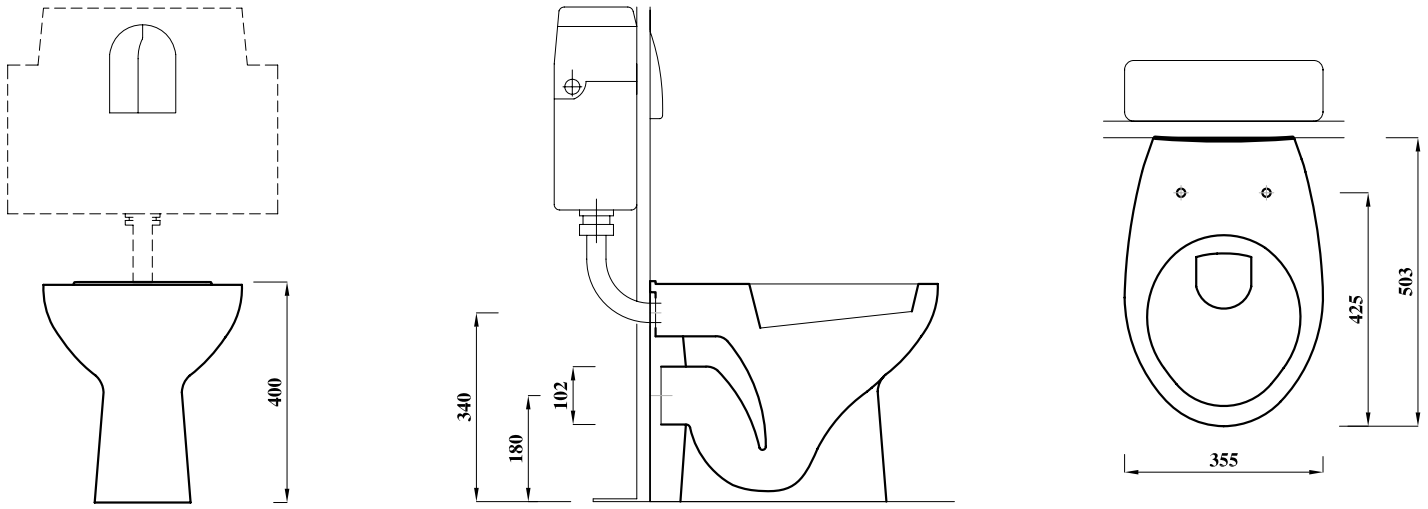

Instinct Pro Standard Height Back To Wall Pan INSTBTWPAN, INSTWHSTSEAT

Pan (INSTBTWPAN)

Seat (INSTWHSTSEAT)