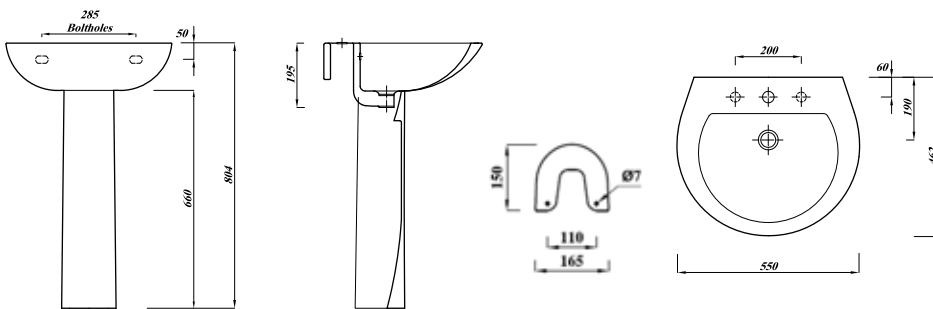

Instinct Pro 550mm Round Two Taphole Basin + Pedestal Pack INSTBA2SET

Basin Specification

550mm Round Two Taphole Basin

Finish	White
Dimensions	195(h) x 550(w) x 462(d) mm
Weight	12.27kg
Basin Material	Ceramic
Overflow	Yes
Chainstay Hole	No
Taphole Positioning	Equally Off Centre
Taps	Not Included

Pedestal Specification

Full Pedestal

Finish	White
Dimensions	660(h) x 165(w) x 150(d) mm
Weight	8.2kg
Pedestal Material	Ceramic

Key Features + Benefits

Lifetime Guarantee

Medium Size Basin

One Taphole Basin

Full Pedestal

Certifications + Approvals

Lecico Bathrooms

Unit 2D Viking Industrial Estate, Hudson Road, Bedford MK41 0QB. Technical Support – Tel: 01234 244030 Email: customerservice@lecico.co.uk

All information on the data sheet is correct at the time of publication. All measurements are approximate and subject to standard tolerances.