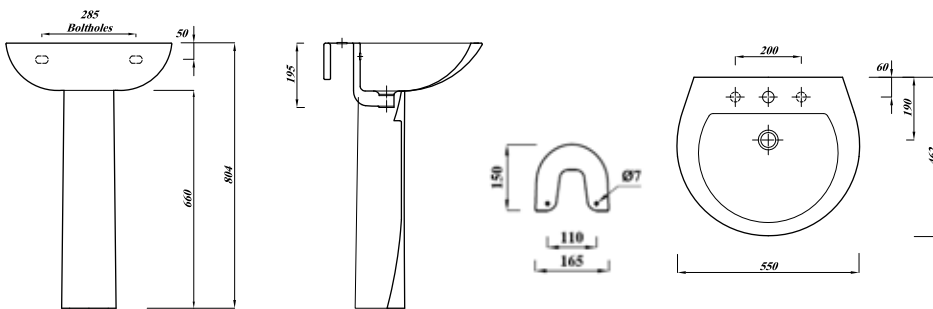

Instinct Pro 550mm Round One Taphole Basin + Pedestal Pack INSTBA1SET

Basin Specification

550mm Round One Taphole Basin

Finish	White
Dimensions	195(h) x 550(w) x 462(d) mm
Weight	12.27kg
Basin Material	Ceramic
Overflow	Yes
Chainstay Hole	No
Taphole Positioning	Centre
Tap	Not Included

Pedestal Specification

Full Pedestal

Finish	White
Dimensions	660(h) x 165(w) x 150(d) mm
Weight	8.2kg
Pedestal Material	Ceramic

Key Features + Benefits

Lifetime Guarantee

Medium Size Basin

One Taphole Basin

Full Pedestal

Certifications + Approvals

Lecico Bathrooms

Unit 2D Viking Industrial Estate, Hudson Road, Bedford MK41 0QB. Technical Support – Tel: 01234 244030 Email: customerservice@lecico.co.uk

All information on the data sheet is correct at the time of publication. All measurements are approximate and subject to standard tolerances.