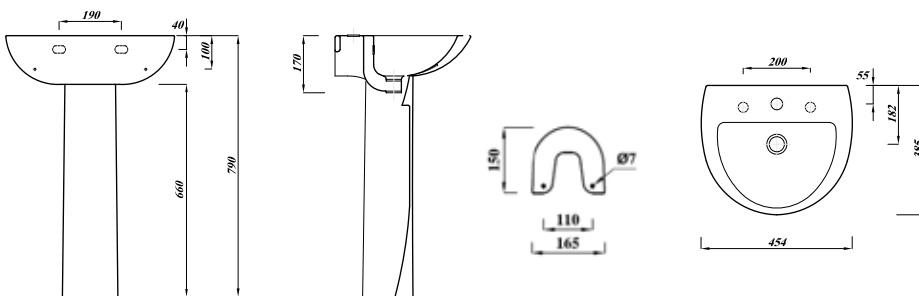

#### Basin Specification

450mm Round One Taphole Basin

Finish	White
Dimensions	170(h) x 454(w) x 385(d) mm
Weight	8.2kg
Basin Material	Ceramic
Overflow	Yes
Chainstay Hole	No
Taphole Positioning	Centre
Tap	Not Included

#### Pedestal Specification

Full Pedestal

Finish	White
Dimensions	660(h) x 165(w) x 150(d) mm
Weight	8.2kg
Pedestal Material	Ceramic