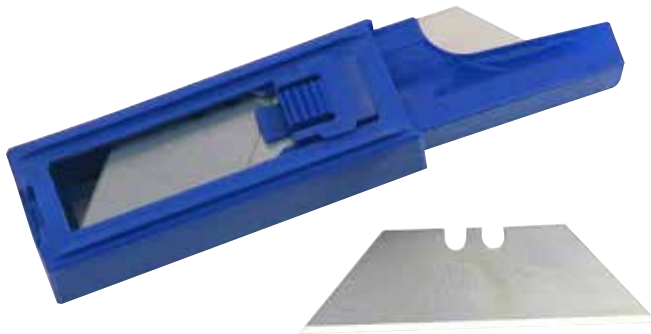

### Instinct Pro Standard Trapezoidal Knife Blades (Pack of 10) INST1024

#### Specification

Finish	Blue / Stainless Steel
Dimensions	65(h) x 65(w) x 20(d) mm
Weight	0.043kg
Product Material	Stainless Steel
Adjustment Range	–
Country of Origin	Britain
For Use With	–
Packaging Type	Skinpack

#### Features

The Instinct Pro INST1024 Pack of Ten Standard Trapezoidal Knife Blades. Trimming knife blades are suitable for the trade trimming knife. Supplied in a dispenser.