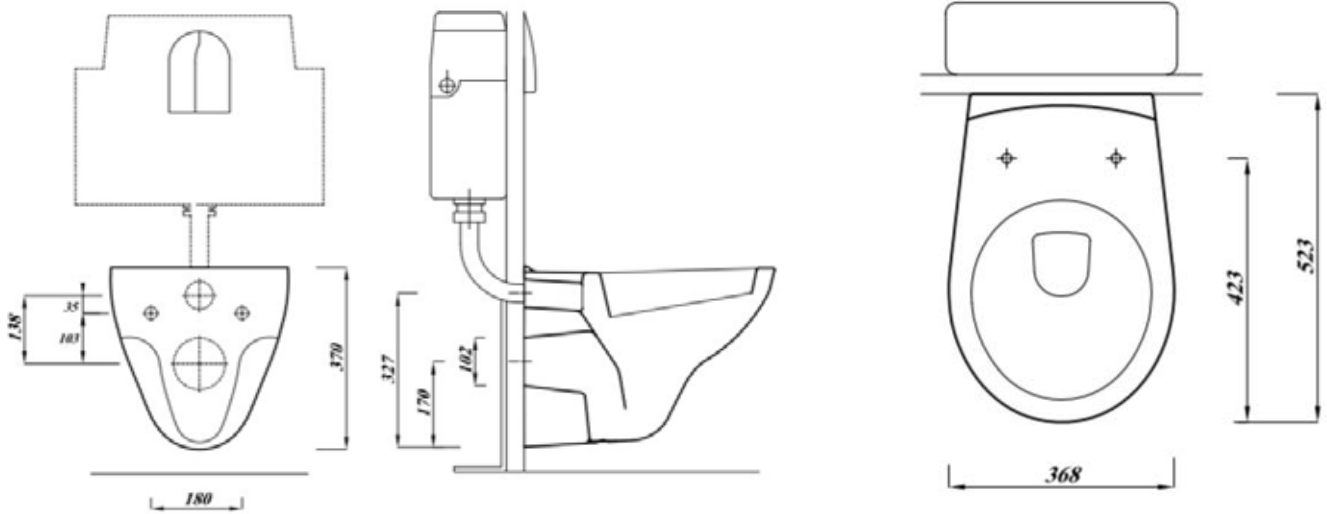

Instinct Pro Wall Hung Rimless Pan INSPROWHRP, INSTWHSTSEAT

Pan (INSPROWHRP)

Seat (INSTWHSTSEAT)