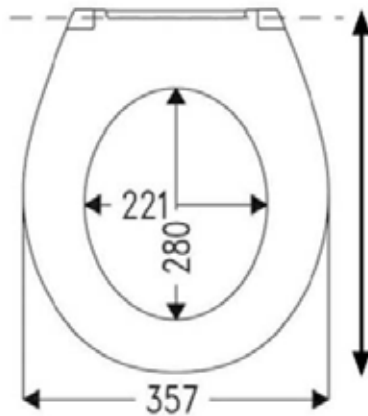

Instinct Pro Luxury Seat INSPROSCSC, INSPROSSC

Seat Specification

Soft Close, Seat + Cover
(INSPROSCSC)

Finish	White
Dimensions	50(h) x 357(w) x 440(d) mm
Weight	2kg
Seat Hinge Material	-
Hinge Type	Soft Close
Hinge Fixing Type	Standard
Antibacterial Protection	-
Seat Type	Standard
UV Protection	-
Max Load Test	-
Seat Material	Thermoset Plastic

Standard Seat + Cover
(INSPROSSC)

Finish	White
Dimensions	50(h) x 357(w) x 445(d) mm
Weight	2kg
Seat Hinge Material	Stainless Steel
Hinge Type	Standard
Hinge Fixing Type	Standard
Antibacterial Protection	-
Seat Type	Standard
UV Protection	-
Max Load Test	-
Seat Material	Thermoset Plastic