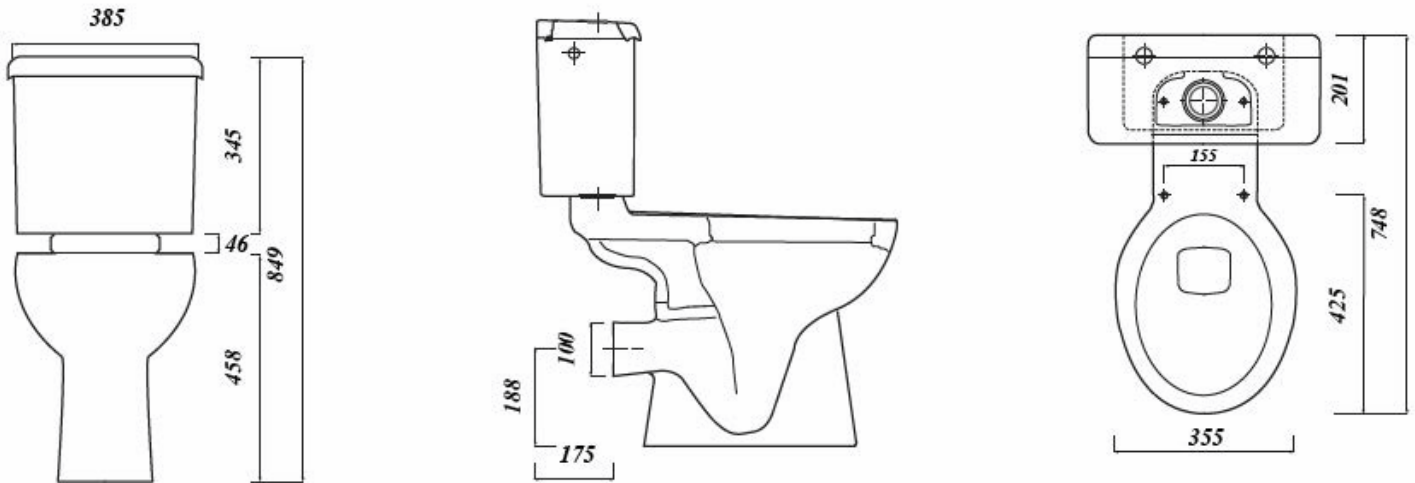

Instinct Pro Comfort Height Open Back Close Coupled WC Suite (Push Button Cistern) INSPROLLCHP, INSPROCCPBC, INSTWHSTSEAT

Pan (INSPROLLCHP) + Cistern (INSPROCCPBC)

Seat (INSTWHSTSEAT)