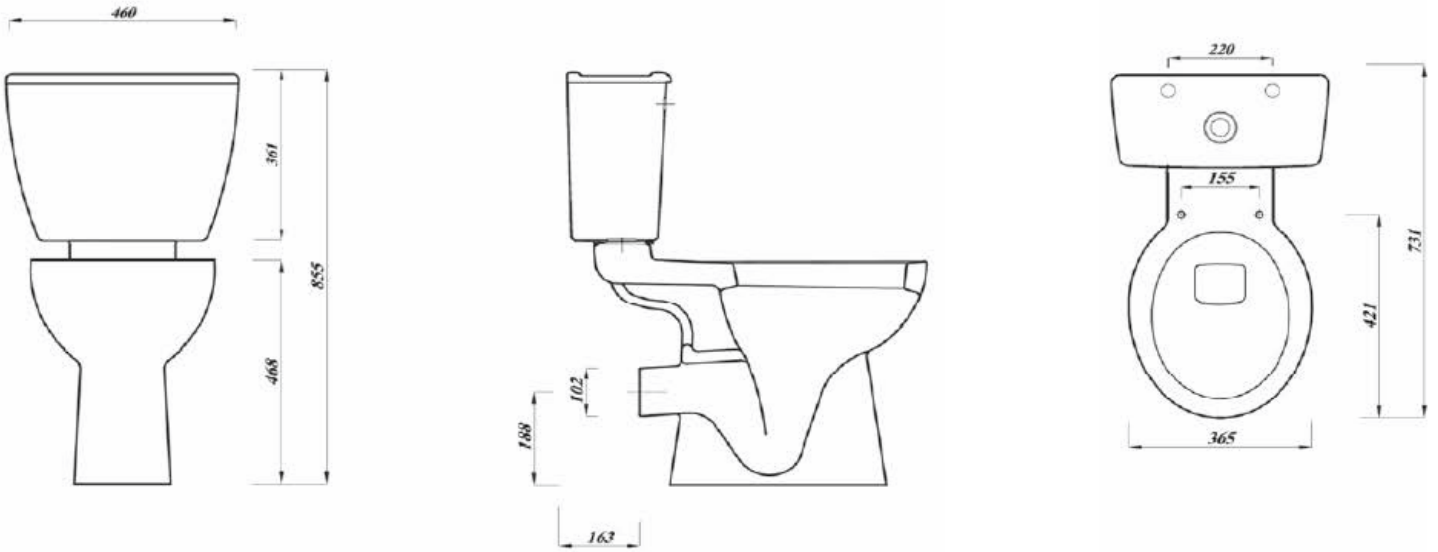

Instinct Pro Comfort Height Open Back Close Coupled WC Suite (Cistern Lever) INSPROLLCHP, INSPROCCLC, INSTWHSTSEAT

Pan (INSPROLLCHP) + Cistern (INSPROCCLC)

Seat (INSTWHSTSEAT)