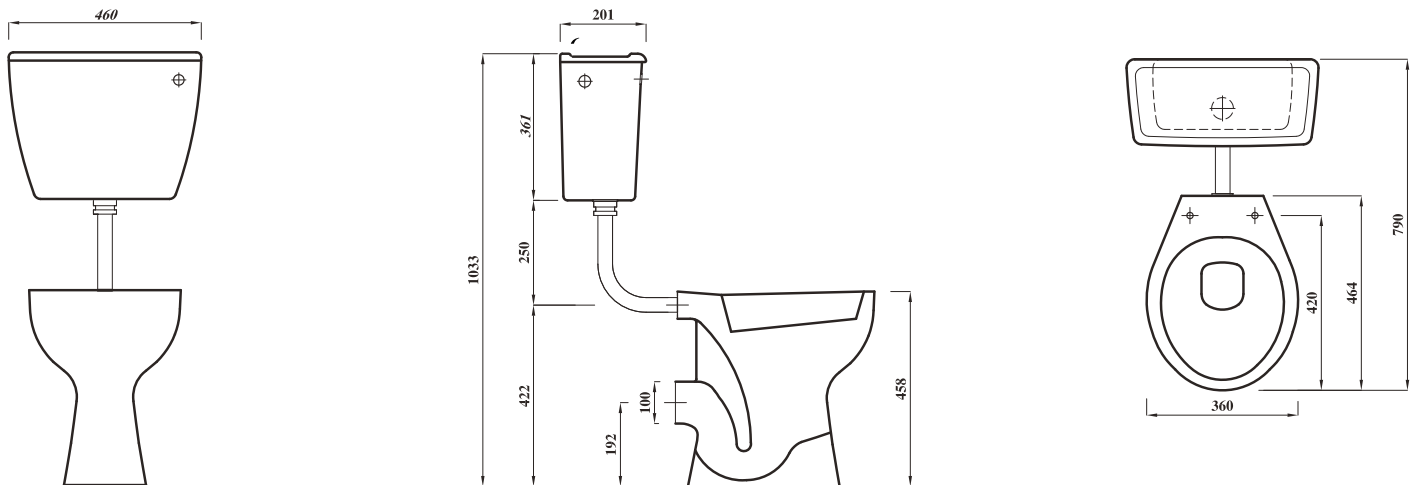

Instinct Pro Low Level Comfort Height Open Back WC Suite Pan Pack INSPROLLCHPK1

Pan Pack (INSPROLLCHPK1)

Seat (INSTWHSTSEAT)