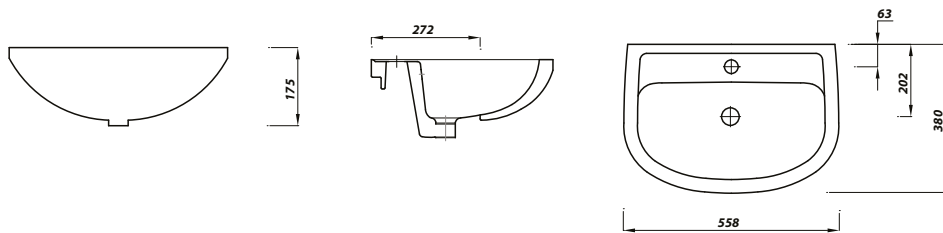

Instinct Pro 550mm Squond Semi Recessed One Taphole Basin INSPROG550SR1B

Specification

Finish	White
Dimensions	175(h) x 558(w) x 380(d) mm
Weight	13.49kg
Basin Material	Ceramic
Overflow	Yes
Chainstay Hole	No
Taphole Positioning	Centre
Tap	Not Included

Key Features + Benefits

Lecico Bathrooms

Unit 2D Viking Industrial Estate, Hudson Road, Bedford MK41 0QB. Technical Support – Tel: 01234 244030 Email: customerservice@lecico.co.uk

All information on the data sheet is correct at the time of publication. All measurements are approximate and subject to standard tolerances.