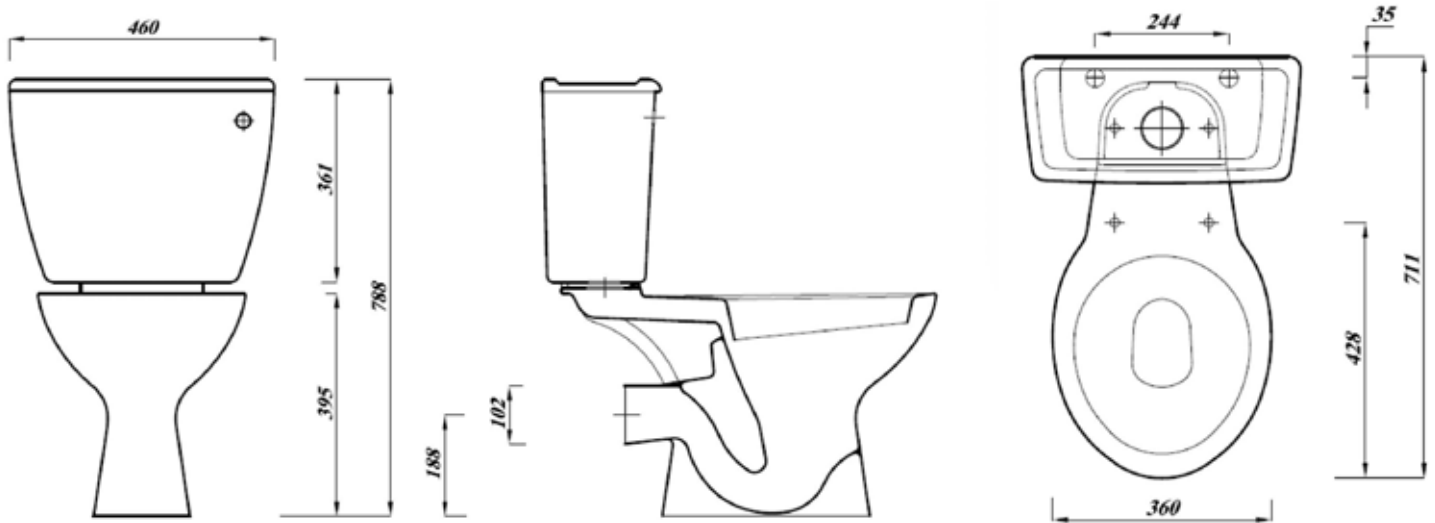

Technical Data Sheet | Sanitaryware

www.instinctproducts.co.uk

Instinct Pro Standard Height Open Back Close Coupled WC Suite INSPROCCPAN, INSPROCCLC, INSTWHSTSEAT

Pan (INSPROCCPAN) + Cistern (INSPROCCLC)

Seat (INSTWHSTSEAT)