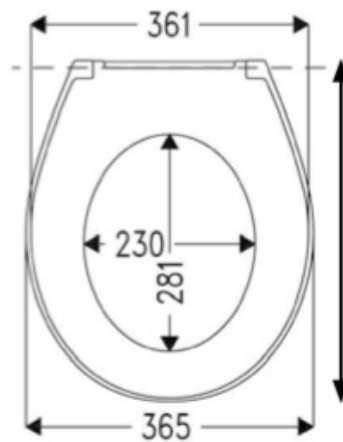

Lecico Bathrooms

Unit 2D Viking Industrial Estate, Hudson Road, Bedford MK41 0QB. Technical Support – Tel: 01234 244030 Email: customerservice@lecico.co.uk

All information on the data sheet is correct at the time of publication. All measurements are approximate and subject to standard tolerances.