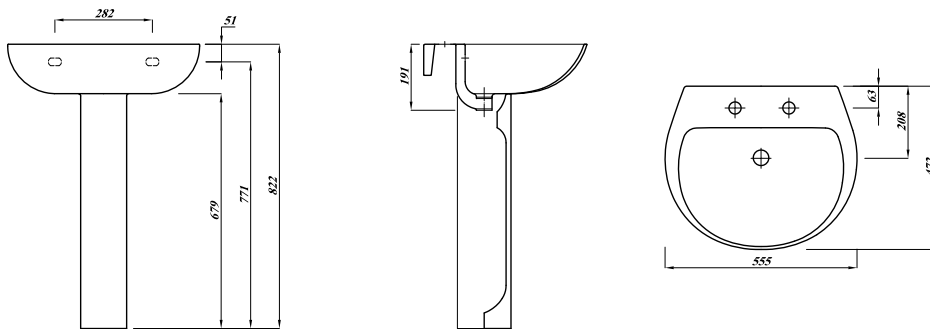

### Instinct Pro 550mm Thin Lipped Two Taphole Basin (Full Pedestal)

INSPRO5502B, INSPRORFP

#### Basin Specification

550mm Thin Lipped Two Taphole Basin  
(INSPRO5502B)

Finish	White
Dimensions	191(h) x 555(w) x 472(d) mm
Weight	12.65kg
Basin Material	Ceramic
Overflow	Yes
Chainstay Hole	No
Taphole Positioning	Equally Off Centre
Taps	Not Included

#### Pedestal Specification

Full Pedestal  
(INSPRORFP)

Finish	White
Dimensions	679(h) x 173(w) x 154(d) mm
Weight	8.93kg
Pedestal Material	Ceramic

#### Key Features + Benefits

Lifetime Guarantee    Medium Size Basin (599-500mm)    Two Taphole Basin    Full Pedestal