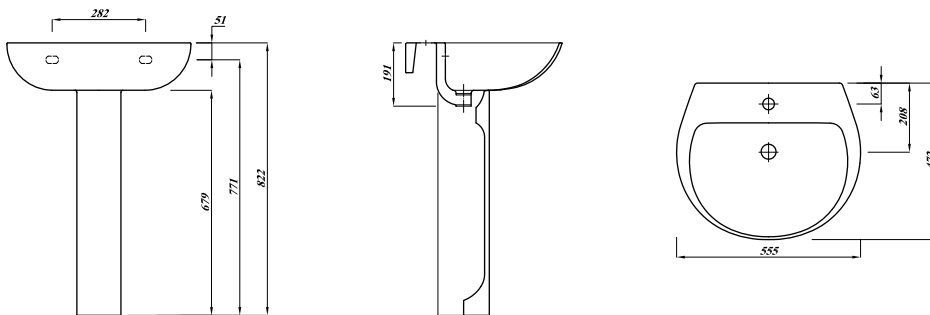

Instinct Pro 550mm Thin Lipped One Taphole Basin (Full Pedestal)

INSPRO5501B, INSPRORFP

Basin Specification

550mm Thin Lipped One Taphole Basin
(INSPRO5501B)

Finish	White
Dimensions	191(h) x 555(w) x 472(d) mm
Weight	12.65kg
Basin Material	Ceramic
Overflow	Yes
Chainstay Hole	No
Taphole Positioning	Centre
Tap	Not Included

Pedestal Specification

Full Pedestal
(INSPRORFP)

Finish	White
Dimensions	679(h) x 173(w) x 154(d) mm
Weight	8.93kg
Pedestal Material	Ceramic

Key Features + Benefits

Lifetime Guarantee Medium Size Basin (599-500mm) One Taphole Basin Full Pedestal