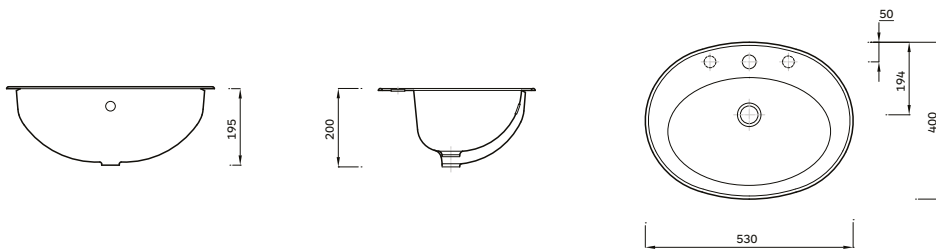

Instinct Pro 530mm Recessed Two Taphole Vanity Basin INSPRO530SR2B

Specification

Finish	White
Dimensions	195(h) x 530(w) x 400(d) mm
Weight	8.43kg
Basin Material	Ceramic
Overflow	Yes
Chainstay Hole	No
Taphole Positioning	Equally Off Centre
Taps	Not Included

Key Features + Benefits

Lifetime
Guarantee

599-
500mm
Medium
Size Basin

Two Taphole
Basin

Certifications + Approvals

Lecico Bathrooms

Unit 2D Viking Industrial Estate, Hudson Road, Bedford MK41 0QB. Technical Support – Tel: 01234 244030 Email: customerservice@lecico.co.uk