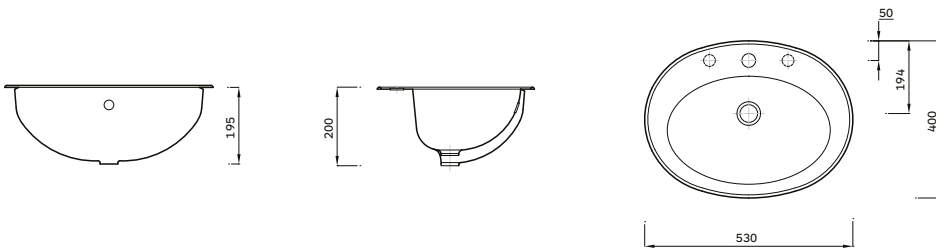

Instinct Pro 530mm Recessed One Taphole Vanity Basin INSPRO530SR1B

Specification

Finish	White
Dimensions	195(h) x 530(w) x 400(d) mm
Weight	8.43kg
Basin Material	Ceramic
Overflow	Yes
Chainstay Hole	No
Taphole Positioning	Centre
Tap	Not Included

Key Features + Benefits

Lifetime
Guarantee

Medium
Size Basin

One Taphole
Basin

Certifications + Approvals

Lecico Bathrooms

Unit 2D Viking Industrial Estate, Hudson Road, Bedford MK41 0QB. Technical Support – Tel: 01234 244030 Email: customerservice@lecico.co.uk