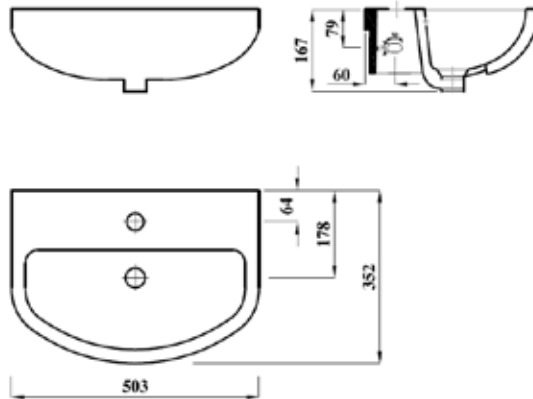

### Instinct Pro 500mm Semi Recessed Two Taphole Basin INSPRO500SR2B

#### Specification

Finish	White
Dimensions	167(h) x 503(w) x 352(d) mm
Weight	10kg
Basin Material	Ceramic
Overflow	Yes
Chainstay Hole	No
Taphole Positioning	Equally Off Centre

#### Key Features + Benefits

Lifetime Guarantee

599-500mm  
Medium Size Basin

Two Taphole Basin

Semi Recessed Basin