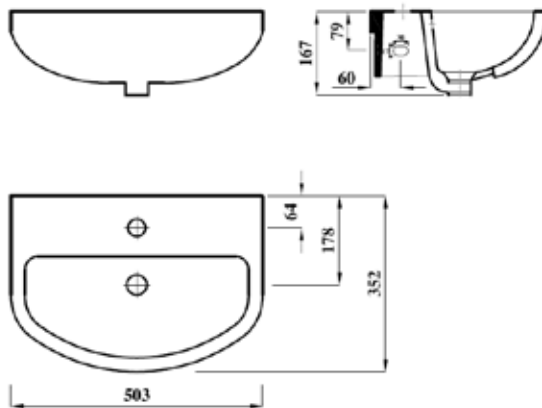

Instinct Pro 500mm Semi Recessed One Taphole Basin INSPRO500SR1B

Specification

| | |
|---------------------|-----------------------------|
| Finish | White |
| Dimensions | 167(h) x 503(w) x 352(d) mm |
| Weight | 10kg |
| Basin Material | Ceramic |
| Overflow | Yes |
| Chainstay Hole | No |
| Taphole Positioning | Centre |

Key Features + Benefits

Lifetime Guarantee

599-500mm
Medium Size Basin

One Taphole Basin

Semi Recessed Basin

Certifications + Approvals

Lecico Bathrooms

Unit 2D Viking Industrial Estate, Hudson Road, Bedford MK41 0QB. Technical Support – Tel: 01234 244030 Email: customerservice@lecico.co.uk