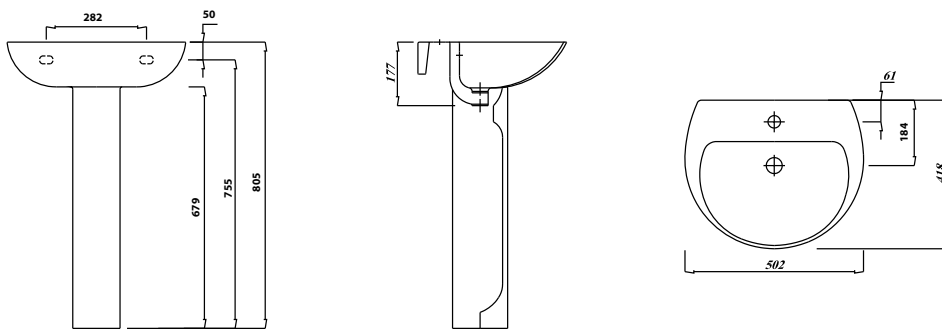

Instinct Pro 500mm Thin Lipped Two Taphole Basin (Full Pedestal)

INSPRO5002B, INSPRORFP

Basin Specification

500mm Thin Lipped Two Taphole Basin
(INSPRO5002B)

Finish	White
Dimensions	177(h) x 502(w) x 418(d) mm
Weight	9.9kg
Basin Material	Ceramic
Overflow	Yes
Chainstay Hole	No
Taphole Positioning	Equally Off Centre
Taps	Not Included

Pedestal Specification

Full Pedestal
(INSPRORFP)

Finish	White
Dimensions	679(h) x 173(w) x 154(d) mm
Weight	8.93kg
Pedestal Material	Ceramic

Key Features + Benefits

Lifetime Guarantee Medium Size Basin Two Taphole Basin Full Pedestal