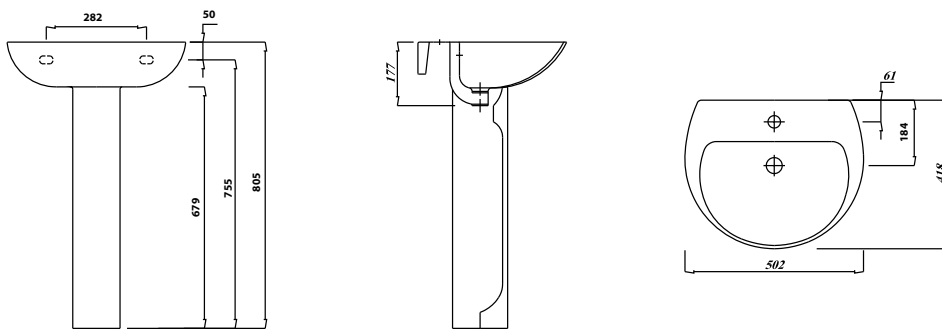

Instinct Pro 500mm Thin Lipped One Taphole Basin (Full Pedestal)

INSPRO5001B, INSPRORFP

Basin Specification

500mm Thin Lipped One Taphole Basin (INSPRO5001B)

Finish	White
Dimensions	177(h) x 502(w) x 418(d) mm
Weight	9.9kg
Basin Material	Ceramic
Overflow	Yes
Chainstay Hole	No
Taphole Positioning	Centre
Tap	Not Included

Pedestal Specification

Full Pedestal (INSPRORFP)

Finish	White
Dimensions	679(h) x 173(w) x 154(d) mm
Weight	8.93kg
Pedestal Material	Ceramic

Key Features + Benefits

Lifetime Guarantee

Medium Size Basin

One Taphole Basin