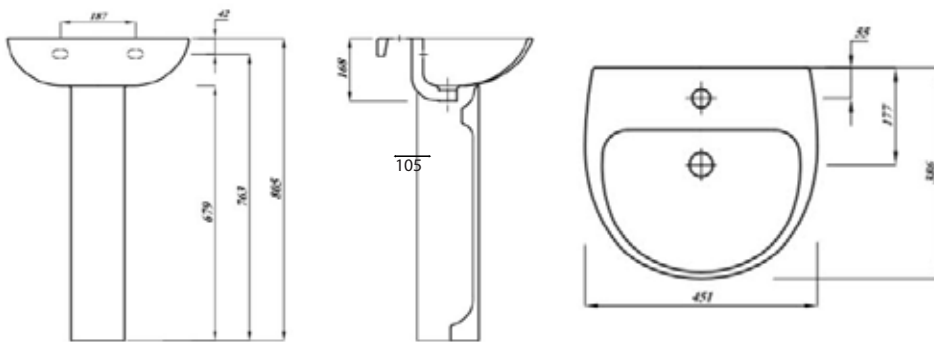

### Instinct Pro 450mm Thin Lipped Two Taphole Basin (Full Pedestal)

INSPRO4502B, INSPRORFP

#### Basin Specification

450mm Thin Lipped Two Taphole Basin  
(INSPRO4502B)

Finish	White
Dimensions	168(h) x 451(w) x 386(d) mm
Weight	8.95kg
Basin Material	Ceramic
Overflow	Yes
Chainstay Hole	No
Taphole Positioning	Equally Off Centre
Taps	Not Included

#### Pedestal Specification

Full Pedestal  
(INSPRORFP)

Finish	White
Dimensions	679(h) x 173(w) x 154(d) mm
Weight	8.93kg
Pedestal Material	Ceramic

#### Key Features + Benefits

Lifetime  
Guarantee

499-  
300mm  
Small  
Size Basin

Two Taphole  
Basin

Full  
Pedestal