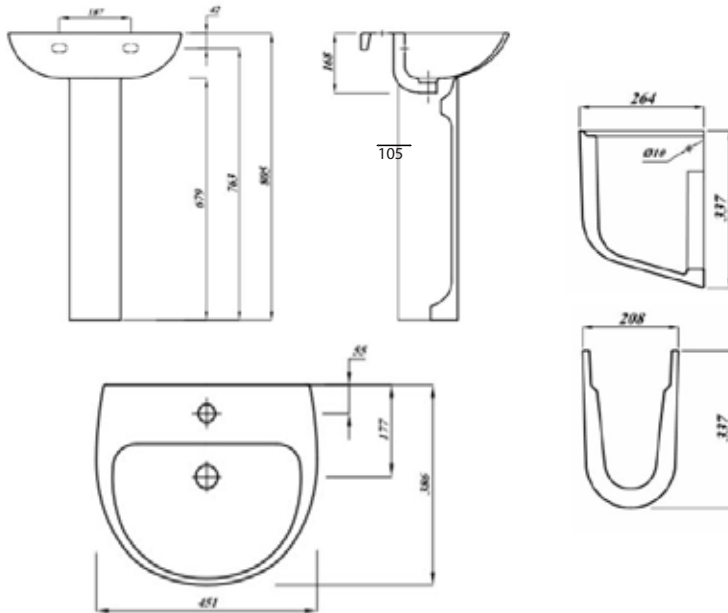

Instinct Pro 450mm Thin Lipped One Taphole Basin (Semi Pedestal)

INSPRO4501B, INSPRORSP

Basin Specification

450mm Thin Lipped One Taphole Basin (INSPRO4501B)

Finish	White
Dimensions	168(h) x 451(w) x 386(d) mm
Weight	8.95kg
Basin Material	Ceramic
Overflow	Yes
Chainstay Hole	No
Taphole Positioning	Centre
Tap	Not Included

Pedestal Specification

Semi Pedestal (INSPRORSP)

Finish	White
Dimensions	337(h) x 208(w) x 264(d) mm
Weight	6.8kg
Pedestal Material	Ceramic

Key Features + Benefits

Lifetime Guarantee Small Size Basin One Taphole Basin Semi Pedestal