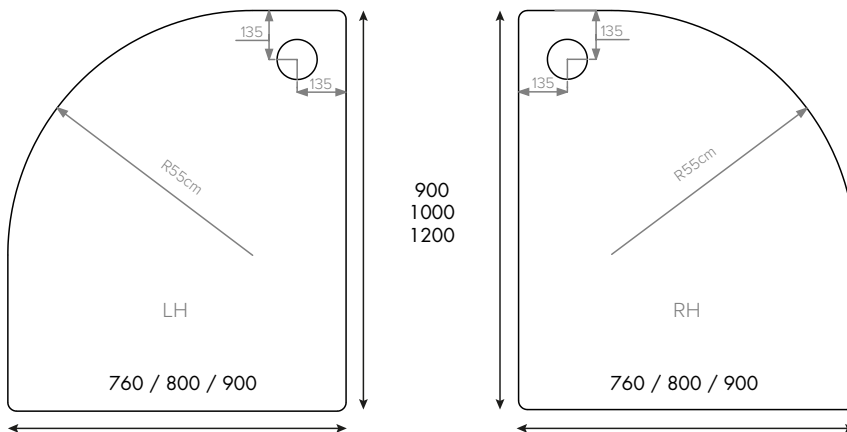

Key Features + Benefits

10
Year
Guarantee

Anti Slip
Surface

Certifications + Accreditations

Just Trays

Whitehall Ind. Est. Ashfield Way, Farnley, Leeds LS12 5JB. Tel: 0113 201 5090 Email: aftersales@just-trays.co.uk

All information on the data sheet is correct at the time of publication. All measurements are approximate and subject to standard tolerances.