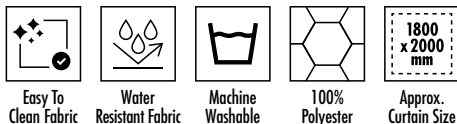

Key Features + Benefits

Certifications + Accreditations

Croydex

Central Way, Andover, Hampshire SP10 5AW. Tel: 01264 365881 Email: sales@croydex.co.uk

All information on the data sheet is correct at the time of publication. All measurements are approximate and subject to standard tolerances.