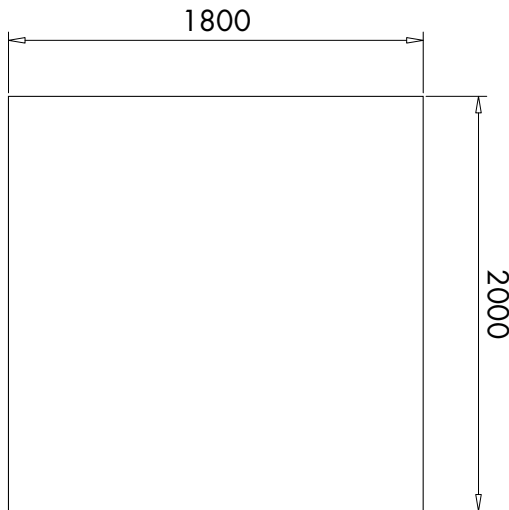

High Performance Shower Curtain (1800 x 2000mm Drop) INSTGP85115PG

Specification

Finish	White
Dimensions	2000(h) x 1800(w) mm
Weight	0.5kg
Shower Curtain Material	100% polyester

Features

Fixings	12 corrosion resistant heavy duty metal eyelets
Construction	Extra heavy cling resistant weighted hem, water resistant fabric
Easy to Clean	Machine washable