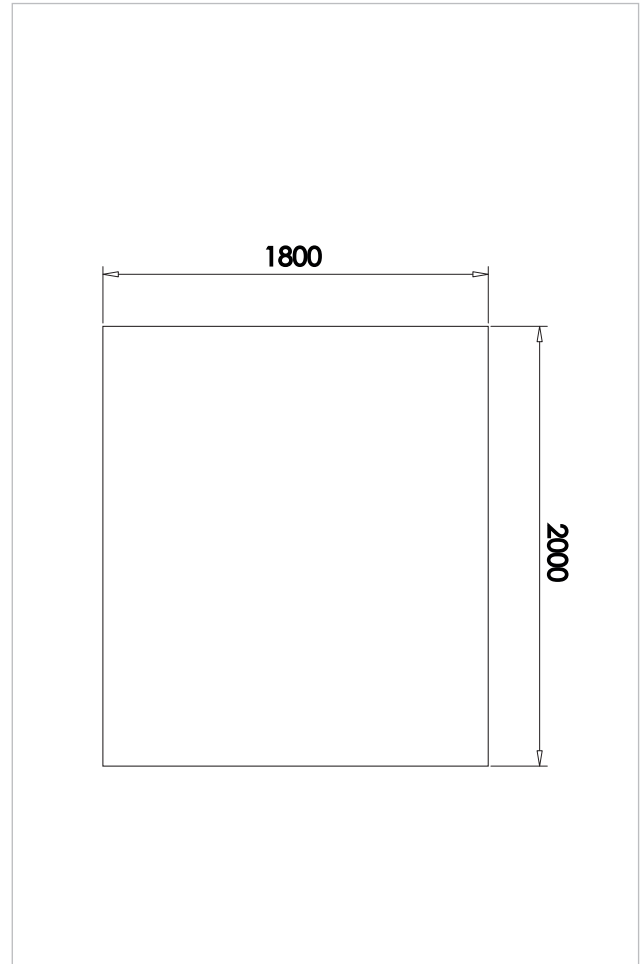

SHOWERS CURTAINS

High Performance Shower Curtain - 100% Polyester

INSTGP85115PG

- Professional textile shower curtain
- Water resistant fabric
- Easy to clean – machine washable
- 12 corrosion resistant heavy duty metal eyelets
- Extra heavy cling resistant weighted hem
- 100% polyester
- Size: 1800 x 2000mm approx.

Care and Washing Advice

- To keep your shower curtain fresh and clean, wash at regular intervals.
- Follow the washing instructions on the curtain care label.
- To maintain water repellency, always cool iron after washing to reactivate the Proseal® coating.

INNOVATION

N/A