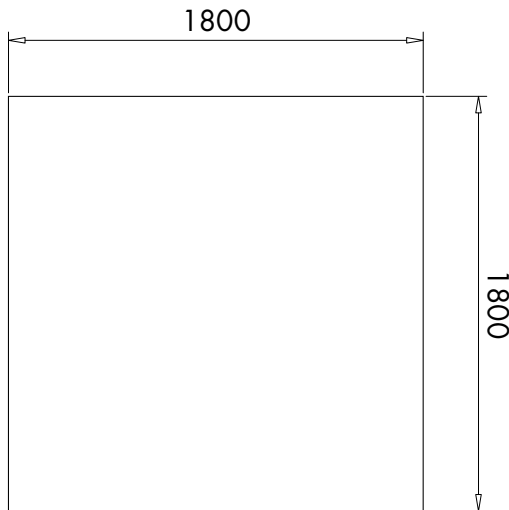

High Performance Shower Curtain (1800 x 1800mm Drop) INSTGP00801GP

Specification

Finish	White
Dimensions	1800(h) x 1800(w) mm
Weight	0.47kg
Shower Curtain Material	100% polyester

Features

Fixings	12 corrosion resistant heavy duty metal eyelets
Construction	Extra heavy cling resistant weighted hem, water resistant fabric
Easy to Clean	Machine washable