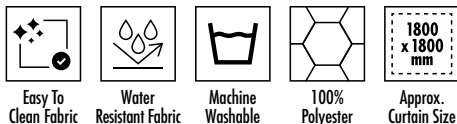

Key Features + Benefits

Certifications + Accreditations

Croydex

Central Way, Andover, Hampshire SP10 5AW. Tel: 01264 365881 Email: sales@croydex.co.uk

All information on the data sheet is correct at the time of publication. All measurements are approximate and subject to standard tolerances.