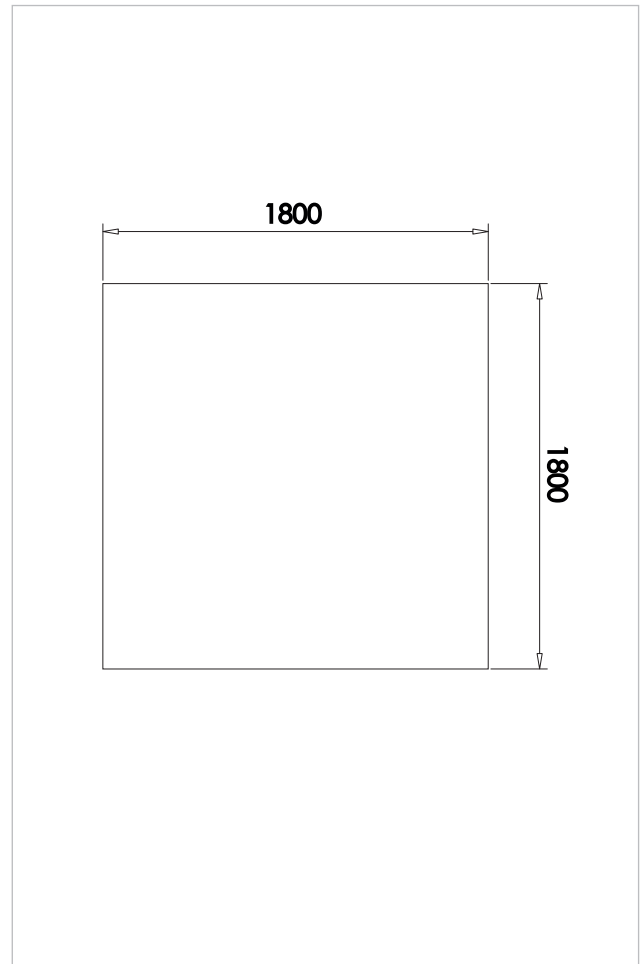

SHOWERS CURTAINS

High Performance Shower Curtain - 100% Polyester

INSTGP00801PG

- Professional textile shower curtain
- Water resistant fabric
- Easy to clean – machine washable
- 12 corrosion resistant heavy duty metal eyelets
- Extra heavy cling resistant weighted hem
- 100% polyester
- Size: 1800 x 1800mm approx.

Care and Washing Advice

- To keep your shower curtain fresh and clean, wash at regular intervals.
- Follow the washing instructions on the curtain care label.
- To maintain water repellency, always cool iron after washing to reactivate the Proseal® coating.

INNOVATION

N/A