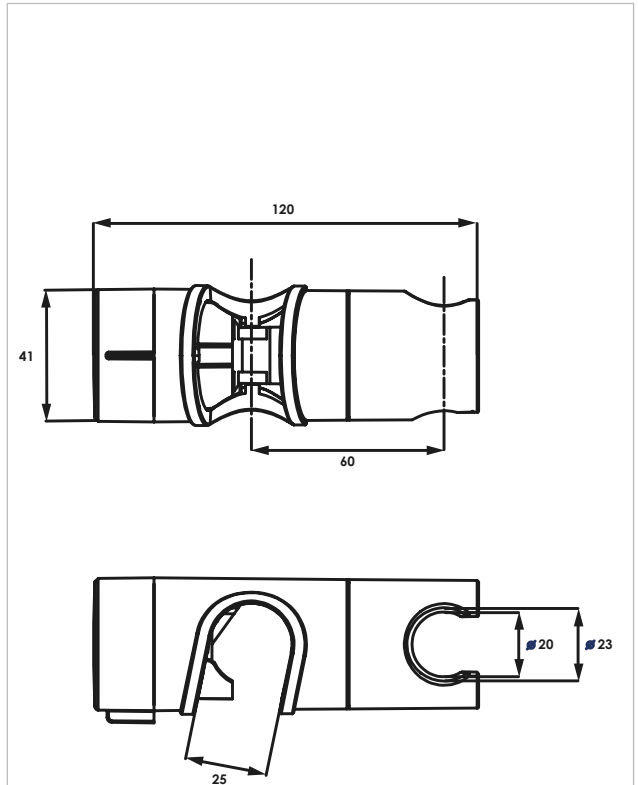

SHOWERS & SHOWER ACCESSORIES

Universal Riser Rail Slider, Chrome INSTAM710141PG

- Universal riser rail slider
- Adjustable to fit riser rails from 18-25mm diameter
- Durable plastic
- Easy retro fit
- Perfect to replace broken sliders