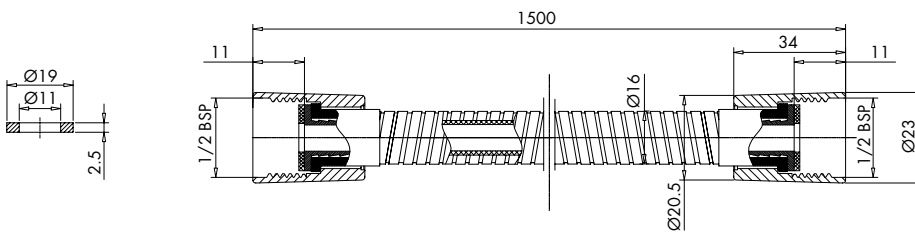

1500mm Stainless Steel Shower Hose (11mm Bore) INSTAM550441PG

Specification

Finish	Chrome
Dimensions	1500(h) x 16(w) mm
Weight	0.33kg
Hose Finish	Standard finish
Hose Material	Stainless Steel
Hose Length	1500mm
Hose Bore	11mm
Hose Connection	½" BSP thread

Features

Spares	Replacement washers included
Fittings	Two conical fitments
Large Bore	Increases water flow

Key Features + Benefits

Stainless Steel Shower Hose

Shower Hose Bore

Certifications + Accreditations