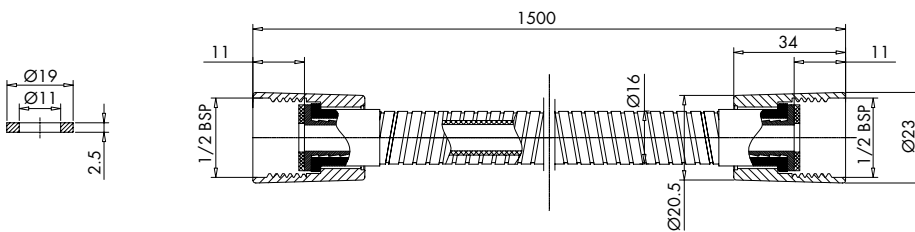

1500mm Smooth Silver Shower Hose (7mm Bore) INSTAM173040PG

Specification

Finish	Chrome
Dimensions	1500(h) x 16(w) mm
Weight	0.2kg
Hose Finish	Smooth finish
Hose Material	Reinforced PVC
Hose Length	1500mm
Hose Bore	7mm
Hose Connection	½" BSP thread

Features

Spares	Replacement washers included
Fittings	Two conical fitments

Key Features + Benefits

Certifications + Accreditations

Croydex

Central Way, Andover, Hampshire SP10 5AW. Tel: 01264 365881 Email: sales@croydex.co.uk