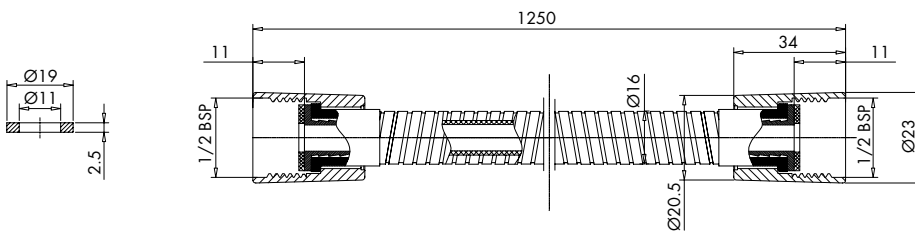

1250m Stainless Steel Shower Hose (7mm Bore) INSTAM169641PG

Specification

Finish	Chrome
Dimensions	1250(h) x 16(w) mm
Weight	0.27kg
Hose Finish	Standard finish
Hose Material	Stainless Steel
Hose Length	1250mm
Hose Bore	7mm
Hose Connection	½" BSP thread

Features

Spares	Replacement washers included
Fittings	Two conical fitments

Key Features + Benefits

Stainless Steel Shower Hose

Shower Hose Bore

Certifications + Accreditations

Croydex

Central Way, Andover, Hampshire SP10 5AW. Tel: 01264 365881 Email: sales@croydex.co.uk