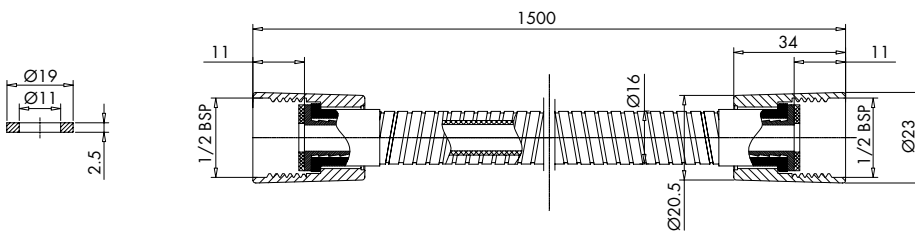

1500mm PVC Shower Hose (7mm Bore) INSTAM169541PG

Specification

Finish	Chrome
Dimensions	1500(h) x 16(w) mm
Weight	0.24kg
Hose Finish	Standard finish
Hose Material	Reinforced PVC
Hose Length	1500mm
Hose Bore	7mm
Hose Connection	½" BSP thread

Features

Spares	Replacement washers included
Fittings	Two conical fitments

Key Features + Benefits

Reinforced PVC
Shower Hose

Shower
Hose Bore

Certifications + Accreditations

Croydex

Central Way, Andover, Hampshire SP10 5AW. Tel: 01264 365881 Email: sales@croydex.co.uk