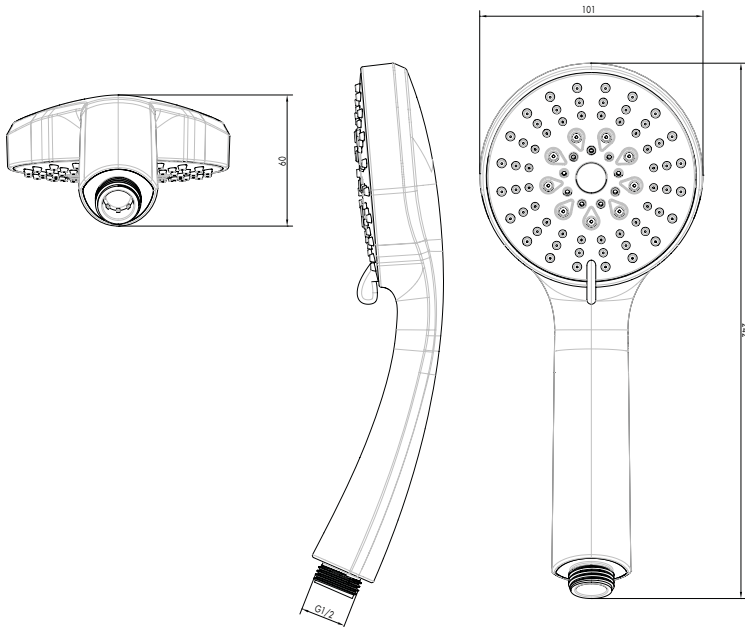

Five Function ECO Shower Head INSTAM169141PG

Specification

Finish	Chrome
Dimensions	242(h) x 101(w) x 60(d) mm
Weight	0.29kg
Handset Material	Plastic
Handset Functions	Five
Handset Rub Clean	Yes
Handset Connection	1/2" BSP thread

Features

Compatibility	Ideal for all shower types
Economy	Optional ECO function reduces water usage by up to 50%

Key Features + Benefits

Certifications + Accreditations

Tested at 0.2 Bar

Croydex

Central Way, Andover, Hampshire SP10 5AW. Tel: 01264 365881 Email: sales@croydex.co.uk