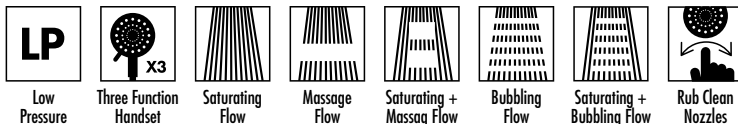

Five Function ECO Shower Head INSTAM169141PG

Specification

Finish	Chrome
Dimensions	242(h) x 101(w) x 60(d) mm
Weight	0.29kg
Handset Material	Plastic
Handset Functions	Five
Handset Rub Clean	Yes
Handset Connection	1/2" BSP thread

Features

Compatibility	Ideal for all shower types
Economy	Optional ECO function reduces water usage by up to 50%

Key Features + Benefits

Certifications + Accreditations

Tested at 0.2 Bar

Croydex

Central Way, Andover, Hampshire SP10 5AW. Tel: 01264 365881 Email: sales@croydex.co.uk