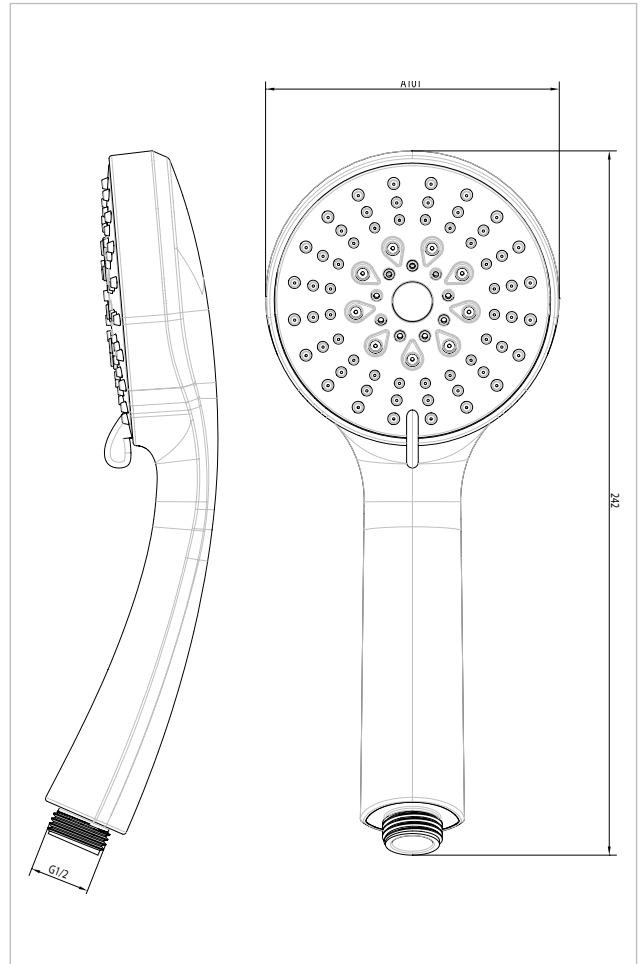

SHOWERS & SHOWER ACCESSORIES

Five Function Shower Head, Chrome INSTAM169141PG

- Chrome five function shower head
- Ideal for all shower types
- Rub clean nozzles
- Universal ½" B.S.P. connection

Easy to Clean

This shower head features rub clean nozzles which are easy to unblock helping to keep limescale build up to a minimum. To clean, simply rub the surface of the shower head gently in a clockwise direction with your thumb to break away any hard water deposits which could affect the shower's performance.

Easy To Install

1. Unscrew your existing shower head from the shower hose and discard along with the old washer.
2. Clean the threads on the shower hose.
3. Position the washer supplied in the connector of your shower hose and attach it to your shower head. Do not over-tighten, finger tight only.

General Safety Advice

- For safety and convenience do not use with water above 65°C or with excessively high water pressure (max 50psi/3.5bar).
- To avoid the risk of scalding you should always check the water temperature before entering the shower.
- Always take care when using hot water, especially with children and NEVER leave a child unattended in the bathroom.

INNOVATION

*Flowrate with water saving device fitted