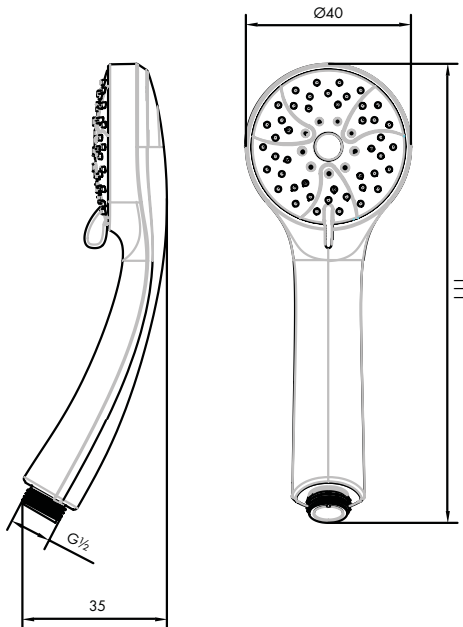

Three Function ECO Shower Head INSTAM169041PG

Specification

Finish	Chrome
Dimensions	111(h) x 40(w) x 35(d) mm
Weight	0.18kg
Handset Material	Plastic
Handset Functions	Three
Handset Rub Clean	Yes
Handset Connection	½" BSP thread

Features

Compatibility	Ideal for all shower types
Economy	Optional ECO function reduces water usage by up to 50%

Key Features + Benefits

Certifications + Accreditations

Tested at 0.2 Bar

Croydex

Central Way, Andover, Hampshire SP10 5AW. Tel: 01264 365881 Email: sales@croydex.co.uk