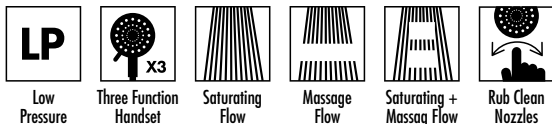

Three Function ECO Shower Head INSTAM169041PG

Specification

Finish	Chrome
Dimensions	111(h) x 40(w) x 35(d) mm
Weight	0.18kg
Handset Material	Plastic
Handset Functions	Three
Handset Rub Clean	Yes
Handset Connection	½" BSP thread

Features

Compatibility	Ideal for all shower types
Economy	Optional ECO function reduces water usage by up to 50%

Key Features + Benefits

Certifications + Accreditations

Tested at 0.2 Bar

Croydex

Central Way, Andover, Hampshire SP10 5AW. Tel: 01264 365881 Email: sales@croydex.co.uk