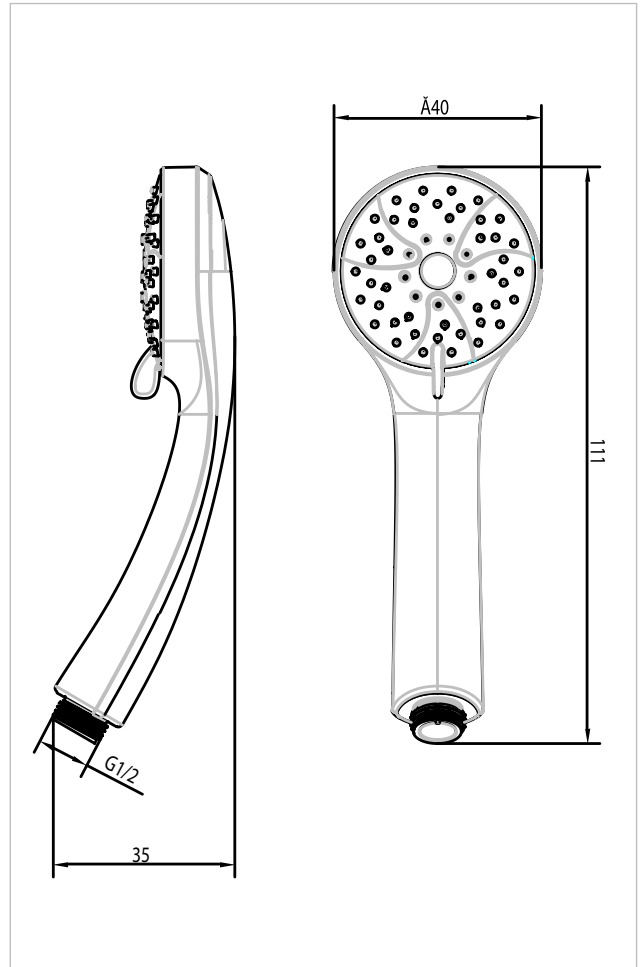

SHOWERS & SHOWER ACCESSORIES

Three Function Shower Head, Chrome INSTAM169041PG

- Chrome three function shower head
- Ideal for all shower types
- Rub clean nozzles
- Universal 1/2" B.S.P. connection

Easy to Clean

This shower head features rub clean nozzles which are easy to unblock helping to keep limescale build up to a minimum. To clean, simply rub the surface of the shower head gently in a clockwise direction with your thumb to break away any hard water deposits which could affect the shower's performance.

Easy To Install

1. Unscrew your existing shower head from the shower hose and discard along with the old washer.
2. Clean the threads on the shower hose.
3. Position the washer supplied in the connector of your shower hose and attach it to your shower head. Do not over-tighten, finger tight only.

General Safety Advice

- For safety and convenience do not use with water above 65°C or with excessively high water pressure (max 50psi/3.5bar).
- To avoid the risk of scalding you should always check the water temperature before entering the shower.
- Always take care when using hot water, especially with children and NEVER leave a child unattended in the bathroom.