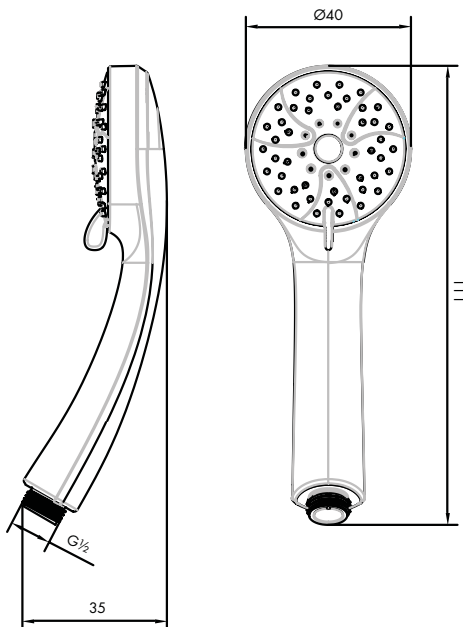

Three Function ECO Shower Head INSTAM169022PG

Specification

Finish	White
Dimensions	111(h) x 40(w) x 35(d) mm
Weight	0.18kg
Handset Material	Plastic
Handset Functions	Three
Handset Rub Clean	Yes
Handset Connection	½" BSP thread

Features

Compatibility	Ideal for all shower types
Economy	Optional ECO function reduces water usage by up to 50%

Key Features + Benefits

Certifications + Accreditations

Tested at 0.2 Bar

Croydex

Central Way, Andover, Hampshire SP10 5AW. Tel: 01264 365881 Email: sales@croydex.co.uk

All information on the data sheet is correct at the time of publication. All measurements are approximate and subject to standard tolerances.