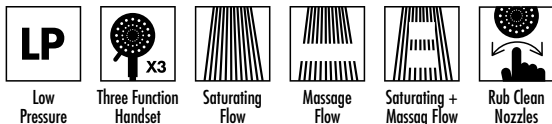

Key Features + Benefits

Certifications + Accreditations

Tested at 0.2 Bar

Croydex

Central Way, Andover, Hampshire SP10 5AW. Tel: 01264 365881 Email: sales@croydex.co.uk

All information on the data sheet is correct at the time of publication. All measurements are approximate and subject to standard tolerances.