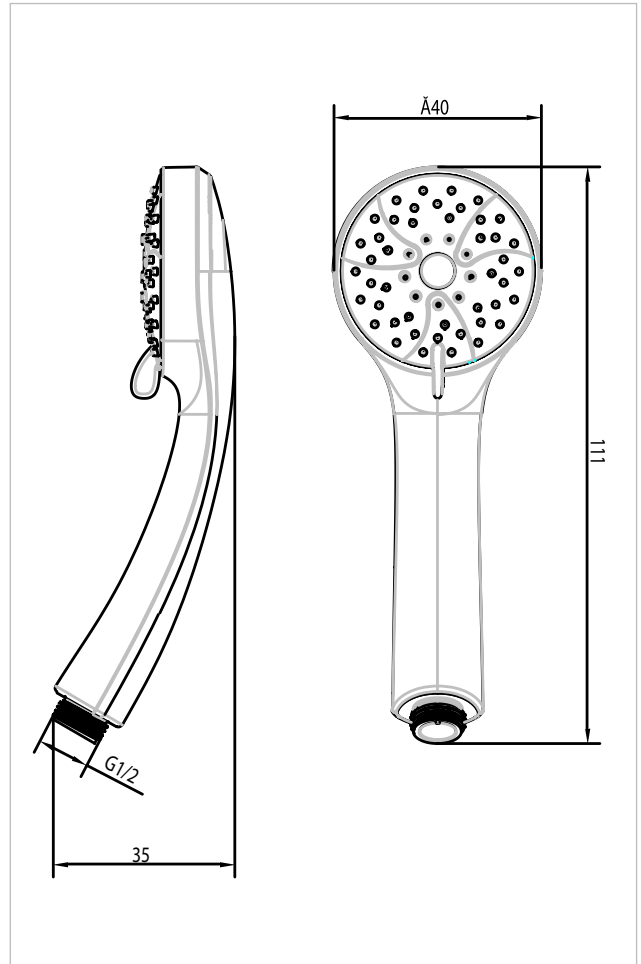

SHOWERS & SHOWER ACCESSORIES

Three Function Shower Head, White INSTAM169022PG

- White three function shower head
- Ideal for all shower types
- Rub clean nozzles
- Universal ½" B.S.P. connection

Easy to Clean

This shower head features rub clean nozzles which are easy to unblock helping to keep limescale build up to a minimum. To clean, simply rub the surface of the shower head gently in a clockwise direction with your thumb to break away any hard water deposits which could affect the shower's performance.

Easy To Install

1. Unscrew your existing shower head from the shower hose and discard along with the old washer.
2. Clean the threads on the shower hose.
3. Position the washer supplied in the connector of your shower hose and attach it to your shower head. Do not over-tighten, finger tight only.

General Safety Advice

- For safety and convenience do not use with water above 65°C or with excessively high water pressure (max 50psi/3.5bar).
- To avoid the risk of scalding you should always check the water temperature before entering the shower.
- Always take care when using hot water, especially with children and NEVER leave a child unattended in the bathroom.

INNOVATION