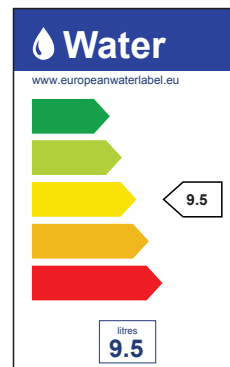

SHOWER COMPATIBILITY

POWER SHOWERS	✓
WALL MIXERS	✓
BATH MIXERS	✓
ELECTRIC SHOWERS*	✓

*Check compatibility with your electric shower before use.