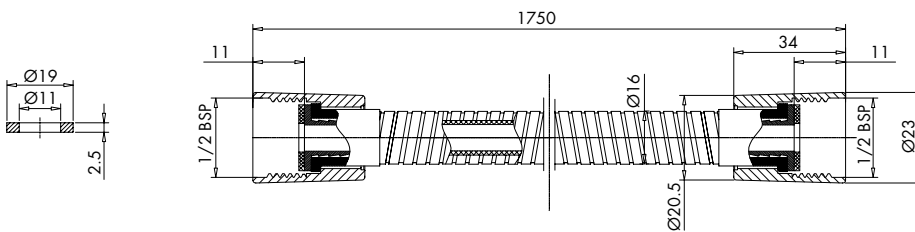

1750m Stainless Steel Shower Hose (7mm Bore) INSTAM168841PG

Specification

Finish	Chrome
Dimensions	1750(h) x 16(w) mm
Weight	0.33kg
Hose Finish	Standard finish
Hose Material	Stainless Steel
Hose Length	1750mm
Hose Bore	7mm
Hose Connection	½" BSP thread

Features

Spares	Replacement washers included
Fittings	Two conical fitments

Key Features + Benefits

Stainless Steel Shower Hose

Shower Hose Bore

Certifications + Accreditations

Croydex

Central Way, Andover, Hampshire SP10 5AW. Tel: 01264 365881 Email: sales@croydex.co.uk