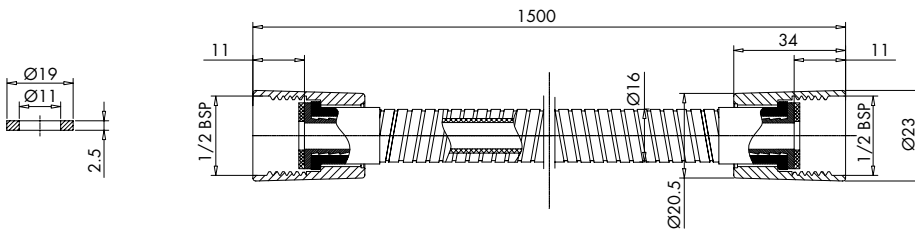

Key Features + Benefits

Stainless Steel Shower Hose

Shower Hose Bore

Certifications + Accreditations

Croydex

Central Way, Andover, Hampshire SP10 5AW. Tel: 01264 365881 Email: sales@croydex.co.uk

All information on the data sheet is correct at the time of publication. All measurements are approximate and subject to standard tolerances.