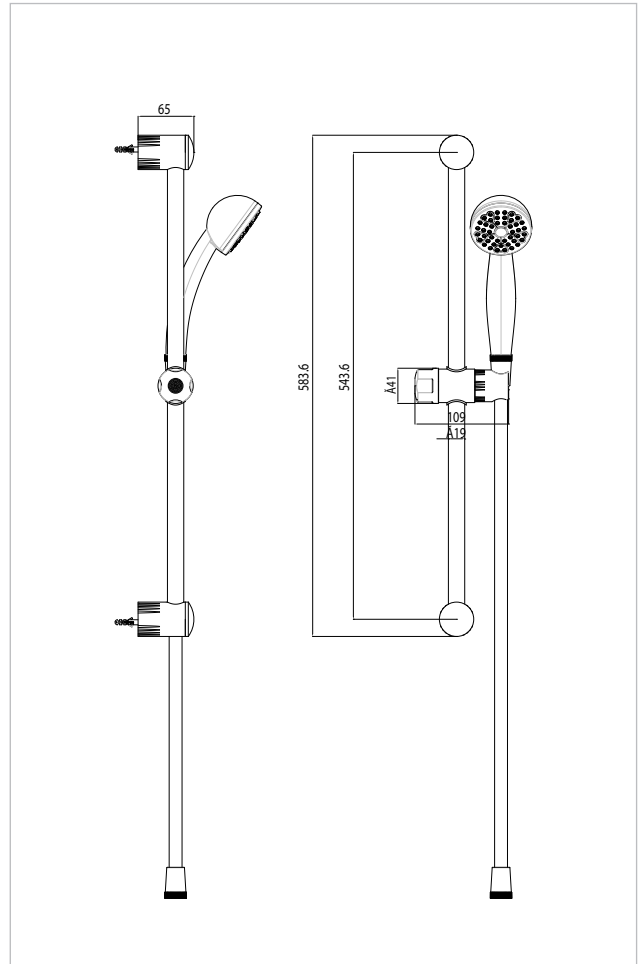

SHOWERS & SHOWER ACCESSORIES

One Function Shower Set, Chrome

INSTAM150741PG

- One function shower head
- Multi position shower head adjustment
- 1.5m hose
- Polished stainless steel riser rail
- Universal ½" B.S.P. connection
- Easy to clean rub clean nozzles
- Ideal for all shower types

Easy To Adjust

1. Twist the locking knob on the riser rail bracket to adjust the height of the shower head.
2. Twist the locking knob on the riser rail bracket to move the shower head to face right, left or to the centre.
3. Adjust the angle of the shower head once positioned in the riser rail bracket by moving it backwards and forwards.

Easy To Install

Turn over to view installation instructions.

INNOVATION

*Flowrate with water saving device fitted

SHOWER COMPATIBILITY

POWER SHOWERS	✓
WALL MIXERS	✓
BATH MIXERS	✓
ELECTRIC SHOWERS*	✓

*Check compatibility with your electric shower before use.