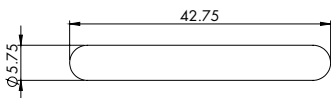

Shower Curtain Rings (Set of 12) INSTAK142132PG

Specification

Finish	Clear
Dimensions	60.75(h) x 42.75(w) x 5.75(d) mm
Weight	0.04kg

Features

Fitting	Suitable for use with shower curtain rods up to 29mm in diameter
Design	C ring shape
Quantity	Supplied in sets of twelve to use with one standard shower curtain

Key Features + Benefits

Easy Installation

C Shaped Curtain Ring

Certifications + Accreditations

Croydex

Central Way, Andover, Hampshire SP10 5AW. Tel: 01264 365881 Email: sales@croydex.co.uk

All information on the data sheet is correct at the time of publication. All measurements are approximate and subject to standard tolerances.