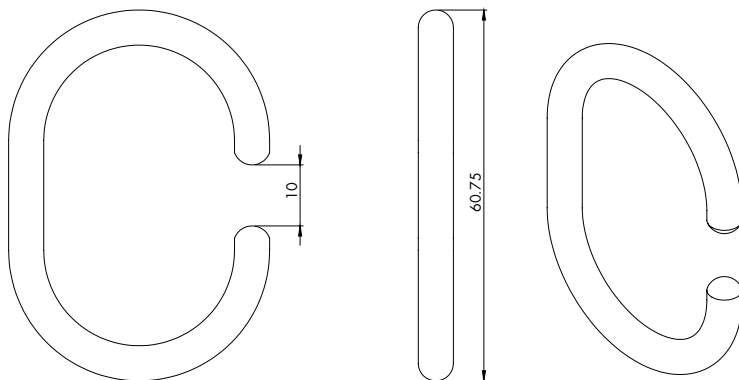

Shower Curtain Rings (Set of 12) INSTAK142132PG

Specification

Finish	Clear
Dimensions	60.75(h) x 42.75(w) x 5.75(d) mm
Weight	0.04kg

Features

Fitting	Suitable for use with shower curtain rods up to 29mm in diameter
Design	C ring shape
Quantity	Supplied in sets of twelve to use with one standard shower curtain

Key Features + Benefits

Easy Installation

C Shaped Curtain Ring

Certifications + Accreditations

Croydex

Central Way, Andover, Hampshire SP10 5AW. Tel: 01264 365881 Email: sales@croydex.co.uk

All information on the data sheet is correct at the time of publication. All measurements are approximate and subject to standard tolerances.