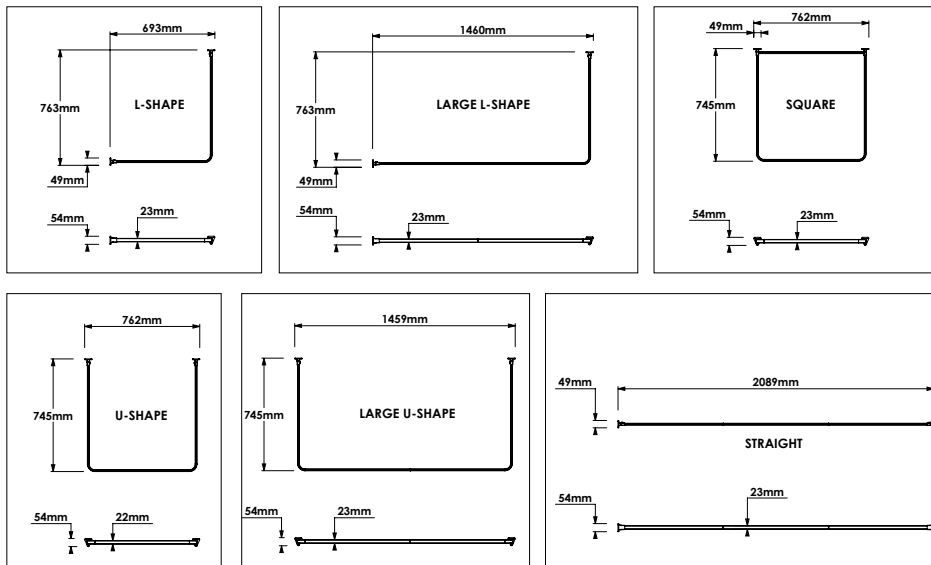

Modular Shower Curtain Rail (4 Rail) INSTAD113040PG

Specification

Finish	Silver
Dimensions	750mm x 790mm (U-Shape) 750mm x 1420mm (Large U-Shape) 750mm x 750mm (L-Shape) 750mm x 1440mm (Large L-Shape) 720mm x 720mm (Square) 2090mm (Straight)
Weight	0.67kg

Features

Fitting	Ideal for either cubicle or over-bath showering
Fixings	All fittings, screws and wall plugs provided
Installation	Strong, durable and easy to install. Six alternative shapes Square, U-Shape, Large U-Shape, L-Shape, Large L-Shape, Straight