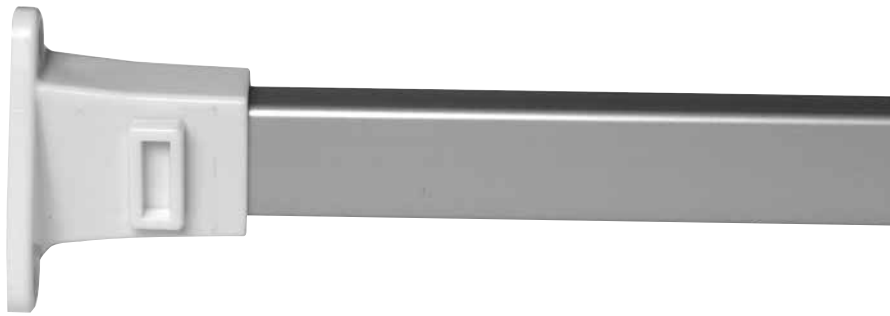

Modular Shower Curtain Rail (4 Rail) INSTAD113040PG

Specification

Finish	Silver
Dimensions	750mm x 790mm (U-Shape) 750mm x 1420mm (Large U-Shape) 750mm x 750mm (L-Shape) 750mm x 1440mm (Large L-Shape) 720mm x 720mm (Square) 2090mm (Straight)
Weight	0.67kg

Features

Fitting	Ideal for either cubicle or over-bath showering
Fixings	All fittings, screws and wall plugs provided
Installation	Strong, durable and easy to install. Six alternative shapes Square, U-Shape, Large U-Shape, L-Shape, Large L-Shape, Straight